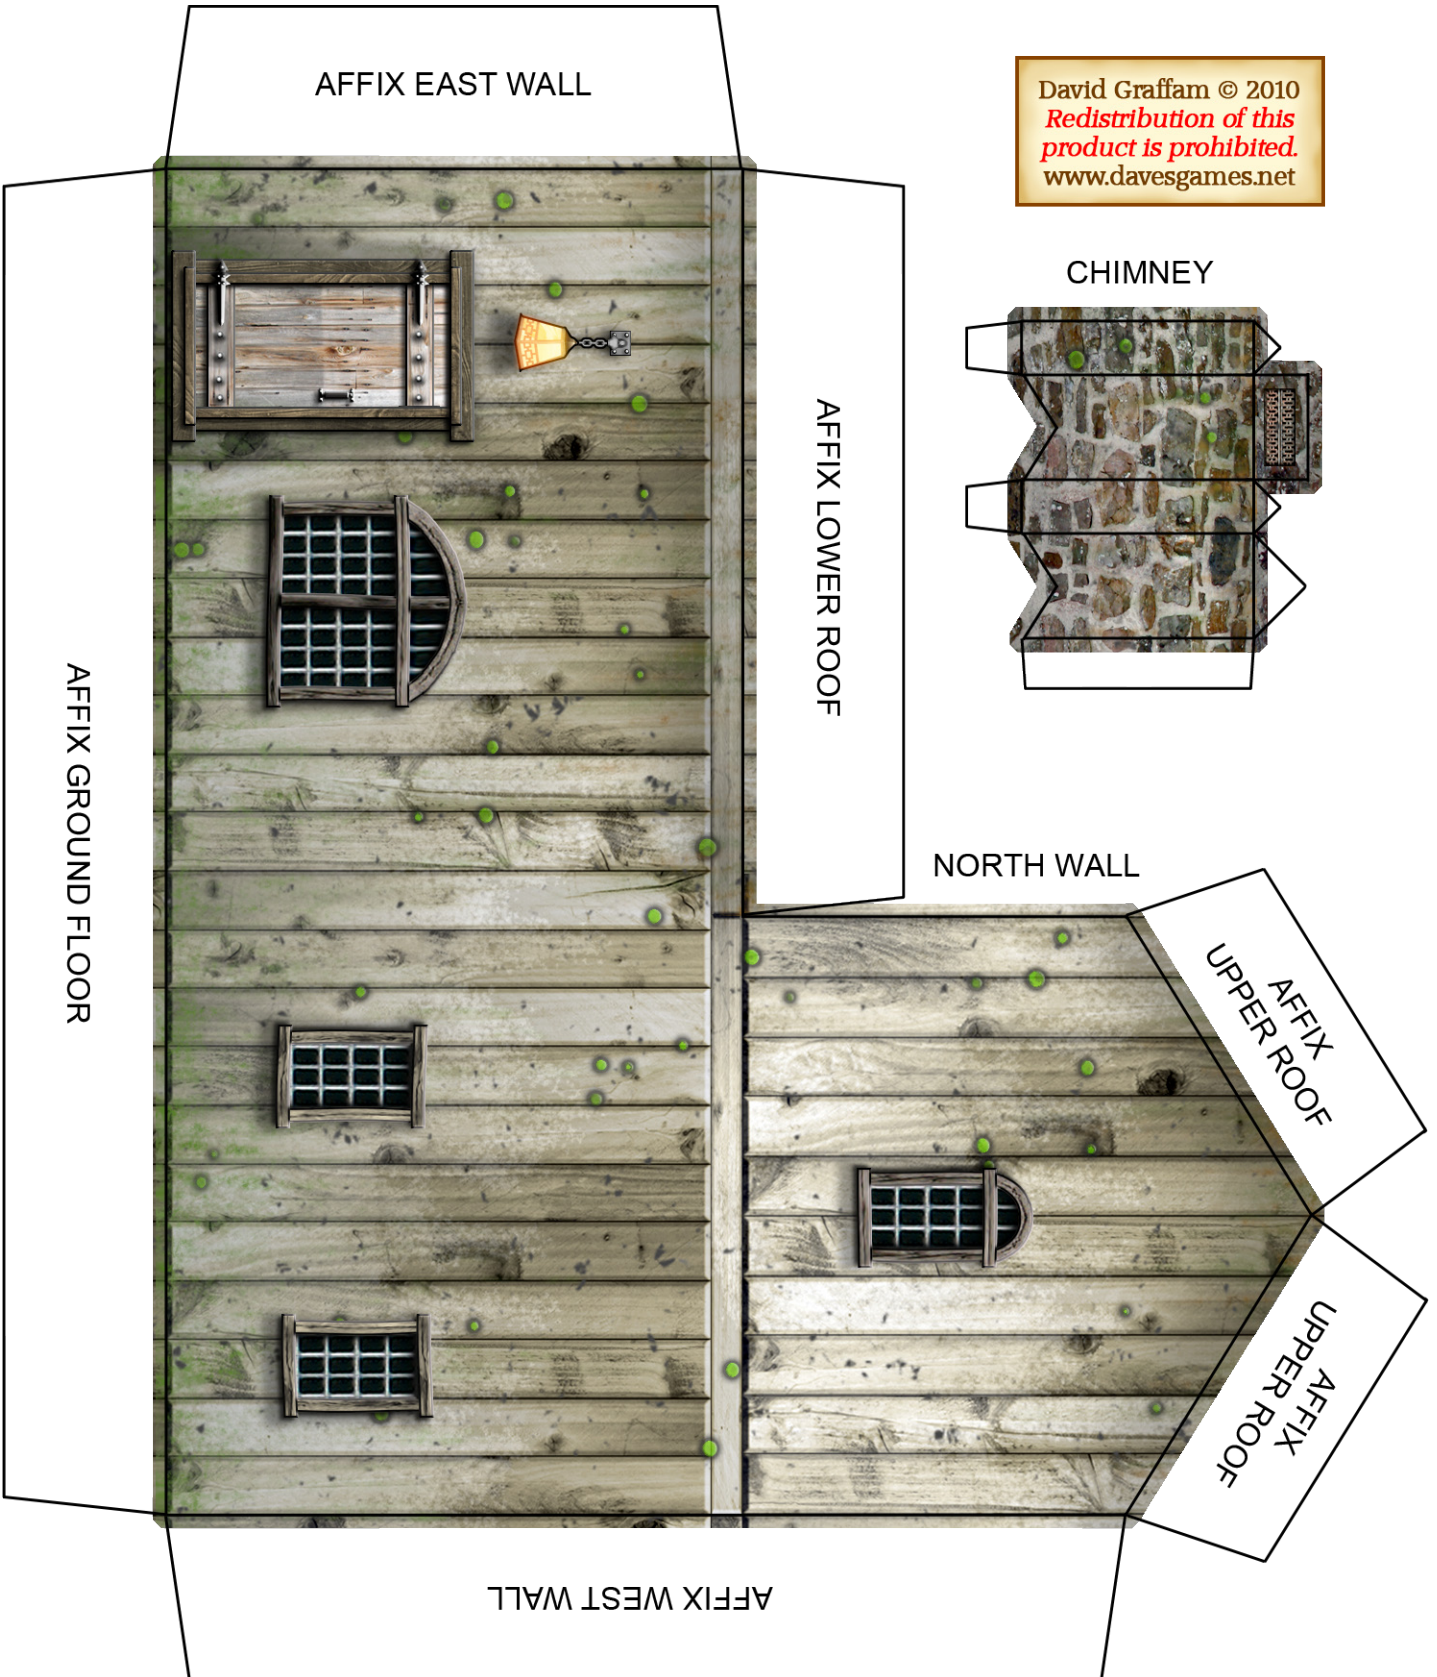

AFFIX EAST WALL

David Graffam © 2010
*Redistribution of this
product is prohibited.*
www.davesgames.net

CHIMNEY

AFFIX LOWER ROOF

NORTH WALL

AFFIX
UPPER ROOF

AFFIX
UPPER ROOF

AFFIX WEST WALL

AFFIX GROUND FLOOR

AFFIX WEST WALL

AFFIX UPPER ROOF

AFFIX DORMER

AFFIX UPPER ROOF

AFFIX GROUND FLOOR

NORTH WALL

AFFIX ROOF

AFFIX LOWER ROOF

DORMER

AFFIX EAST WALL

DORMER ROOF

NOTE: FOLD THE DORMER ROOF FLAT, THEN GLUE THE TWO HALVES TOGETHER

David Graftam © 2010
 Redistribution of this
 product is prohibited.
 www.davesgames.net

LOWER ROOF

UPPER ROOF

NOTE: FOLD THE WOOD-TEXTURED TABS UNTIL THEY LAY FLAT, THEN GLUE THEM IN PLACE

GROUND FLOOR

David Graffam © 2010
*Redistribution of this
product is prohibited.*
www.davesgames.net