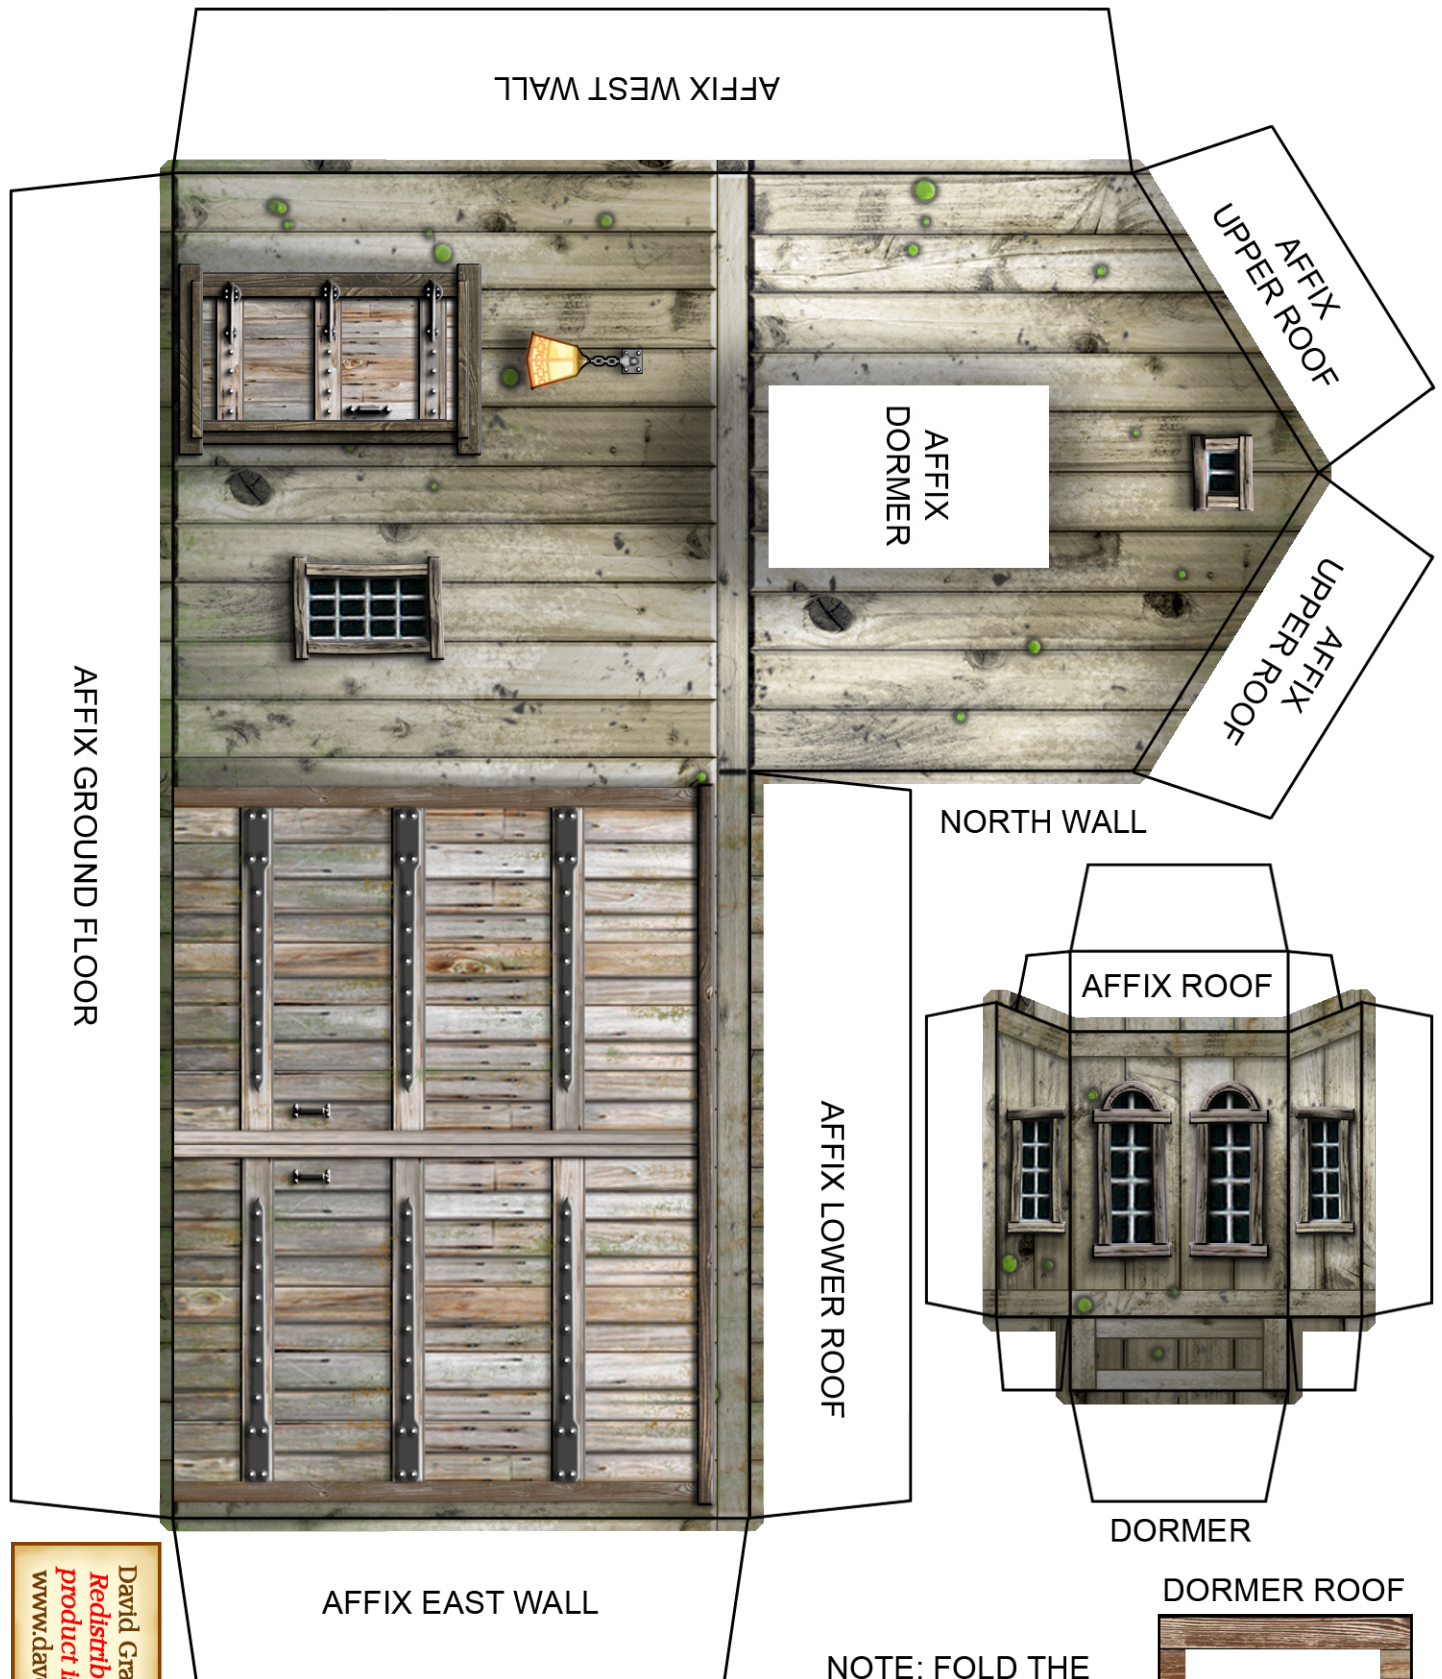

AFFIX EAST WALL

David Graffam © 2010
*Redistribution of this
product is prohibited.*
www.davesgames.net

CHIMNEY

AFFIX LOWER ROOF

NORTH WALL

AFFIX
UPPER ROOF

AFFIX
UPPER ROOF

AFFIX WEST WALL

AFFIX GROUND FLOOR

AFFIX WEST WALL

AFFIX UPPER ROOF

AFFIX DORMER

AFFIX UPPER ROOF

AFFIX GROUND FLOOR

NORTH WALL

AFFIX ROOF

AFFIX LOWER ROOF

DORMER

AFFIX EAST WALL

DORMER ROOF

NOTE: FOLD THE DORMER ROOF FLAT, THEN GLUE THE TWO HALVES TOGETHER

David Graftam © 2010
 Redistribution of this
 product is prohibited.
 www.davesgames.net

LOWER ROOF

UPPER ROOF

NOTE: FOLD THE WOOD-TEXTURED TABS UNTIL THEY LAY FLAT, THEN GLUE THEM IN PLACE

GROUND FLOOR

David Graffam © 2010
*Redistribution of this
product is prohibited.*
www.davesgames.net