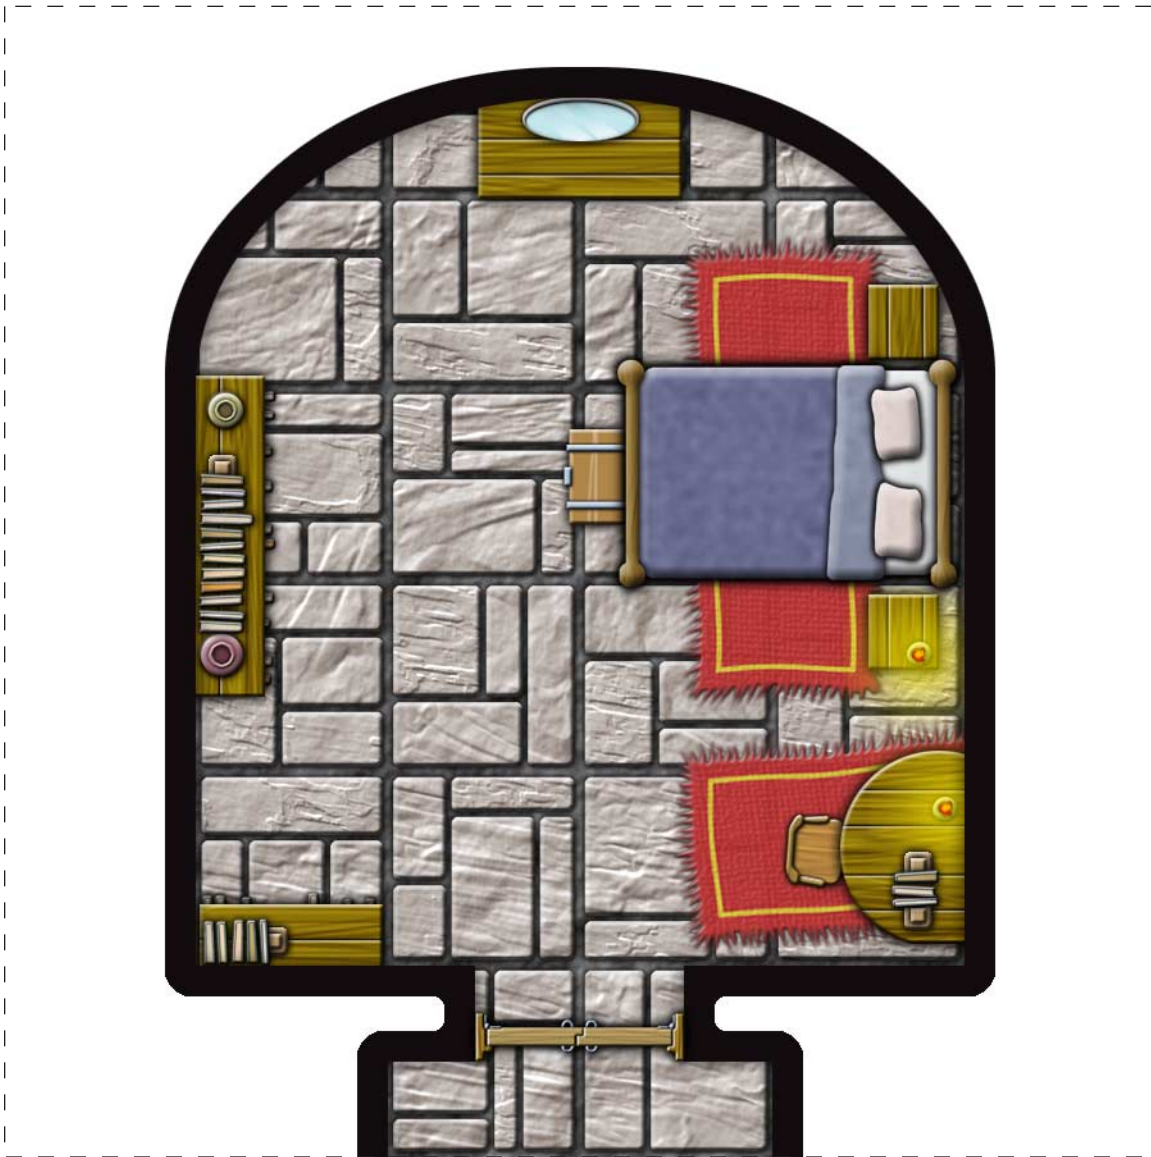

e-Adventure Tiles: Dungeon Details Vol. 1

All artwork is © 2004 - Edward Bourelle and may be reproduced for personal use only.

Fancy Chamber

DDV128

e-Adventure Tiles are available on RPGnow.com - Visit our website for more information.

www.skeletonkeygames.com