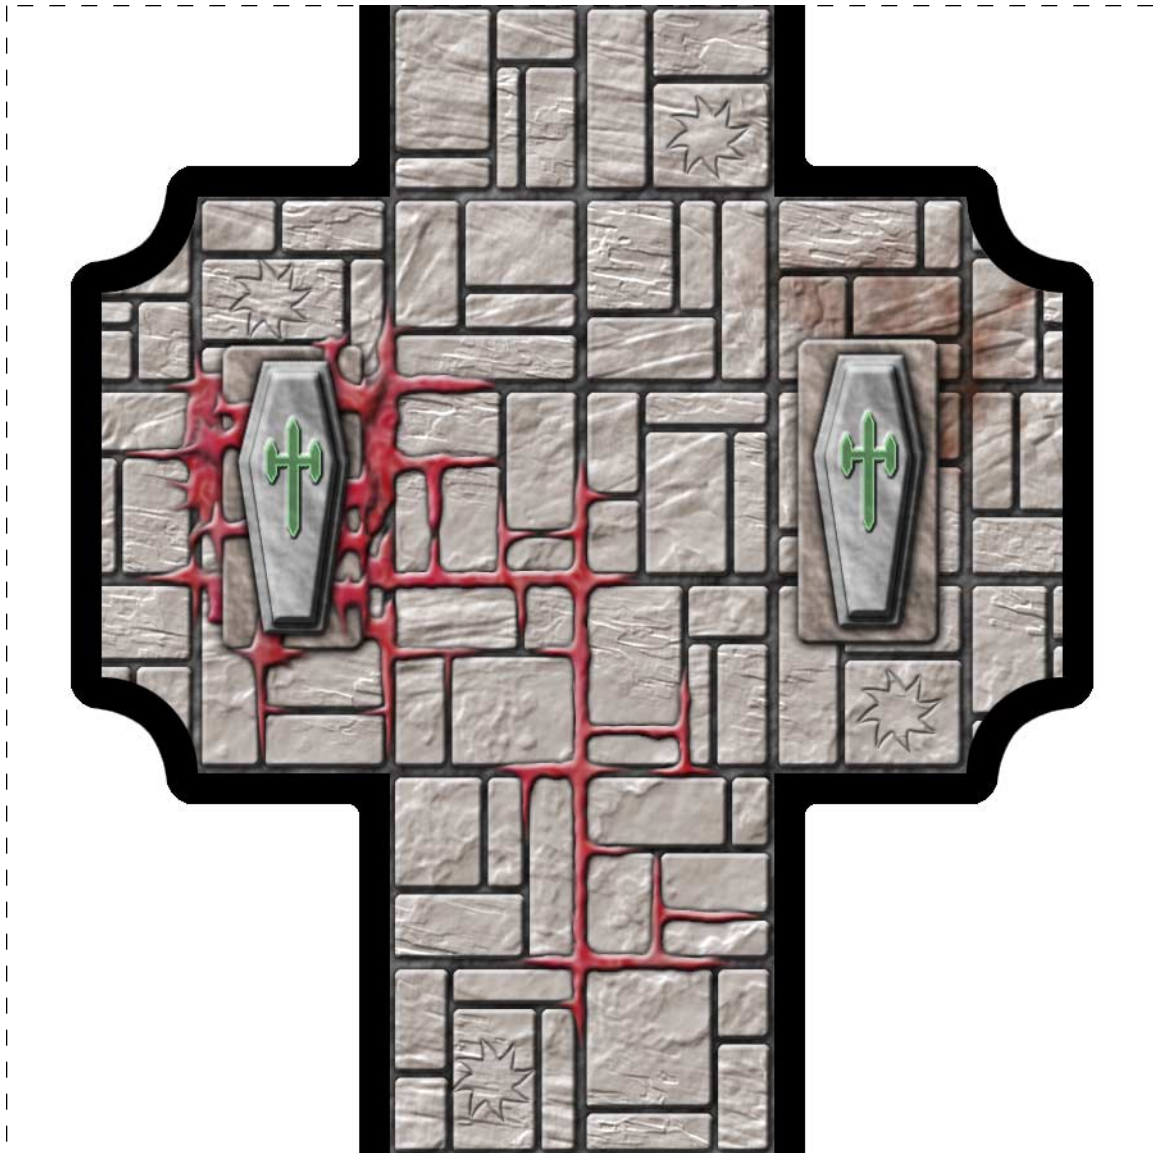

www.skeletonkeygames.com

e-Adventure Tiles: Crypt of Blood

Crypt of Blood Bonus 1

CoB17

e-Adventure Tiles: Crypt of Blood

Crypt of Blood Bonus 3

CoB18

e-Adventure Tiles: Coliseum

Coliseum Dungeon

COL32

e-Adventure Tiles: Coliseum

Coliseum Lift

COL33

e-Adventure Tiles: Caves / Wide & Narrow

All artwork is © 2004 - Edward Bourelle and may be reproduced for personal use only.

Wide & Narrow Bonus