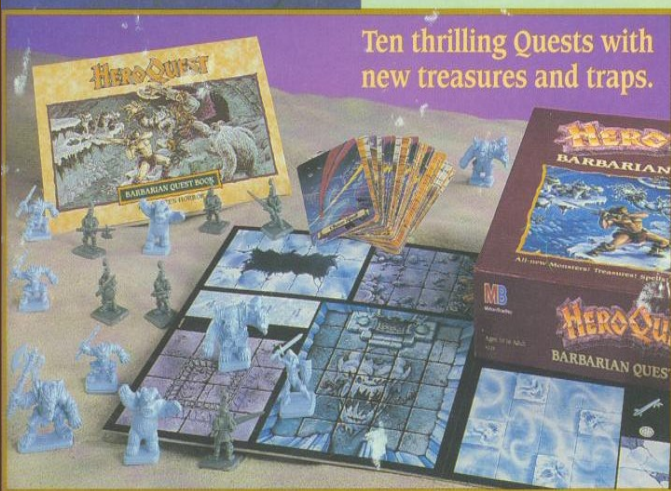

Swordsman   Crossbowman   Scout   Halberdier   Yeti   Female Barbarian   Ice Gremlin   Polar Warbear   Frozen Horror

Ten thrilling Quests with new treasures and traps.

CONTENTS

- ★ Quest book with 10 new quests including 3 solo adventures for the Barbarian
- ★ 15 finely-detailed plastic figures
- ★ Full-color, cardboard tile sheet
- ★ 30 new game cards

By Milton Bradley

© 1992 Milton Bradley Company. All Rights Reserved.
Milton Bradley Company, Springfield, MA 01101
A Division of Hasbro, Inc. Made in U.S.A.
4229 Color of parts may vary.

Developed with

GAMES WORKSHOP™

This expansion Quest Pack™ is ready to use with your Hero Quest™ Game System.